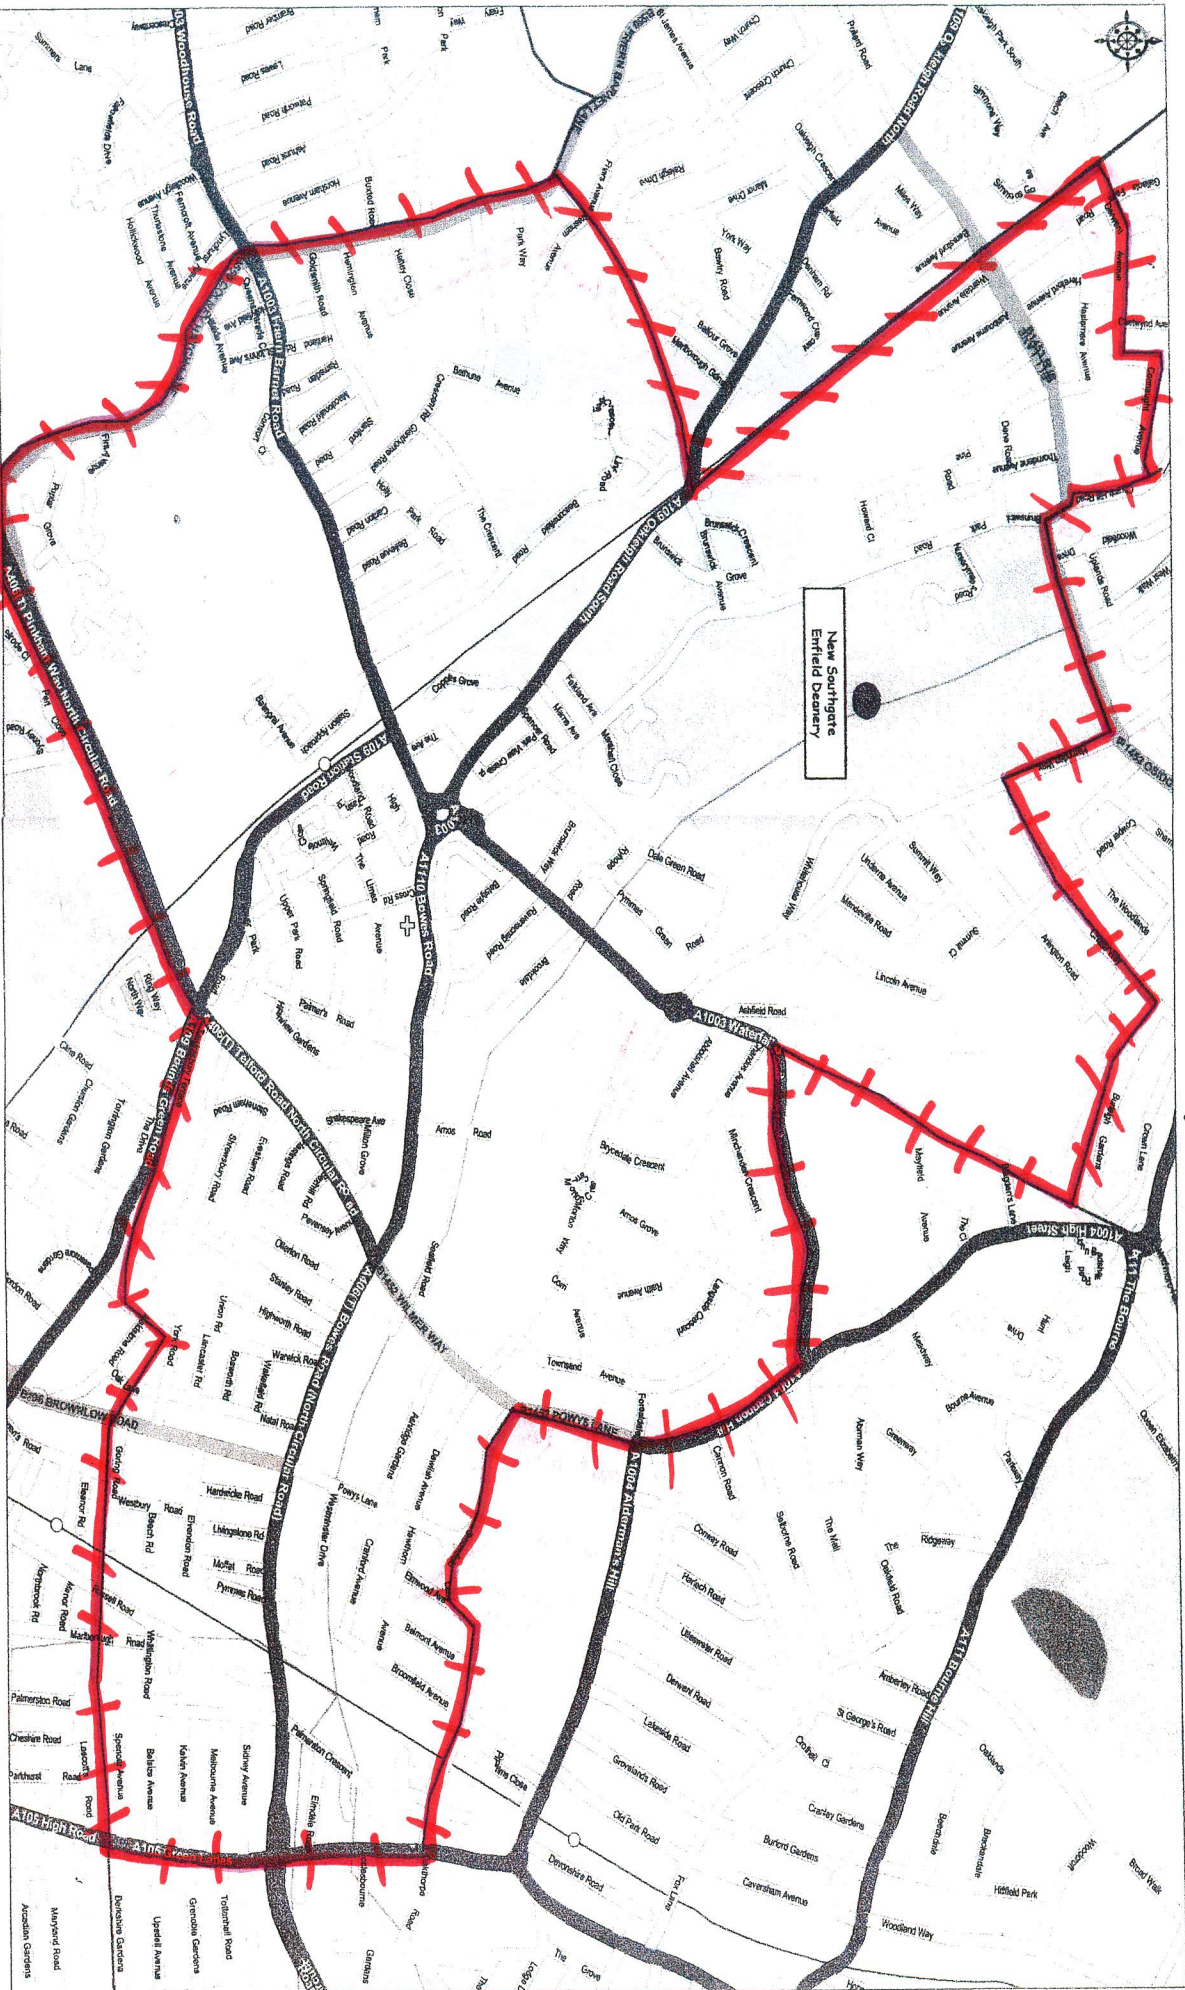

Key =

= boundary

Our Lady of Lourdes, New Southgate Parish. 373 Bowes Rd. N11 1AA
Enfield Deanery

OS Ordnance Survey

Westminster Diocese. Mapped April 2003